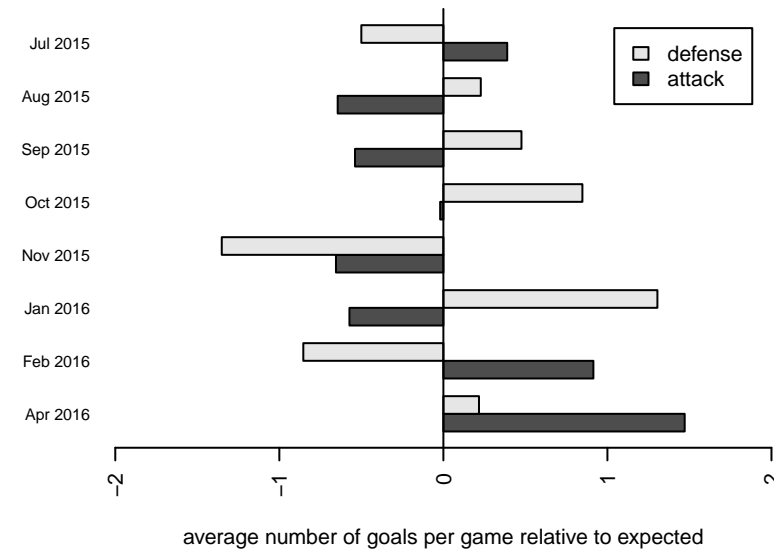

Performance relative to 13 month average