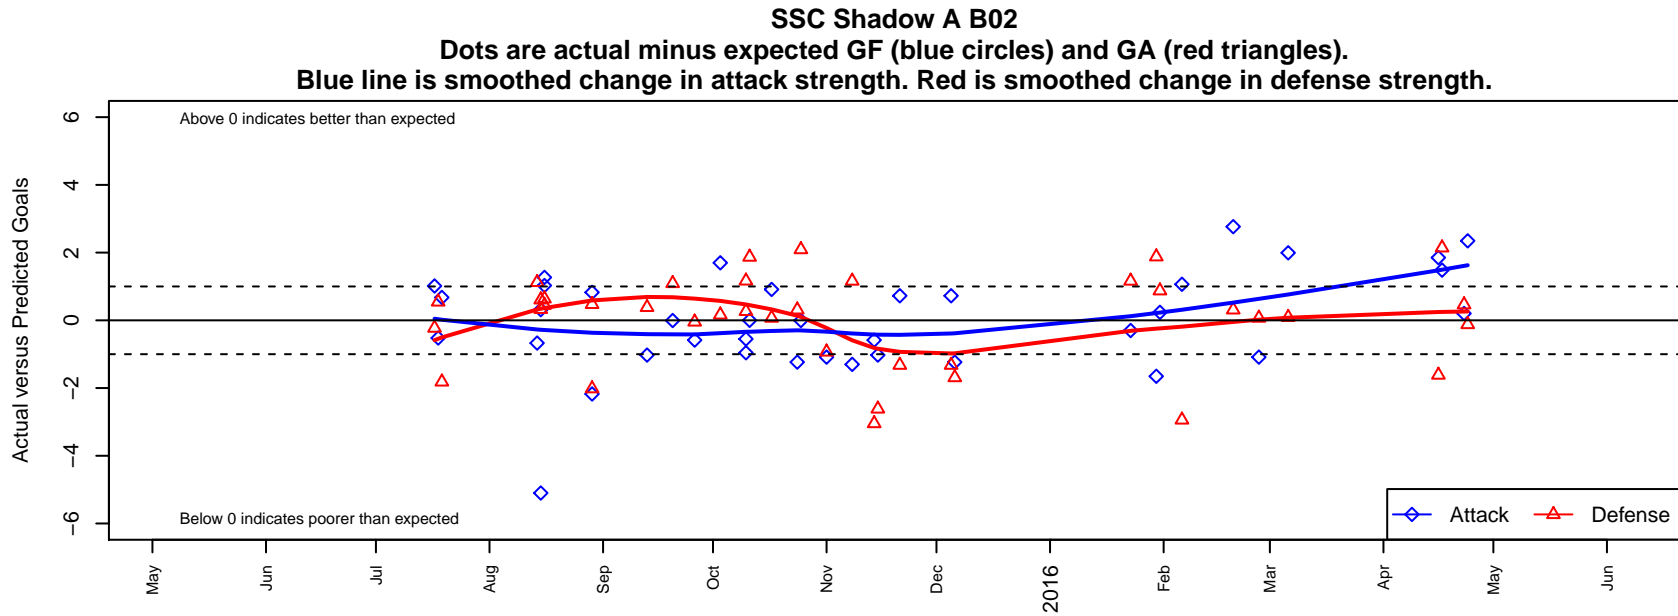

**attack and defense variance (black dot)
relative to other teams
and top 10 in region**

**attack and defense rating
relative to others at age
and all opponents in last 13 months**

SSC Shadow A B02

Spokane SC Shadow
Spokane, WA
B02 total strength=1151
attack=4.07 defense=2.8
fall league = RCL B02 Div 2
spr league = Win RCL B02 Div 2
notes= Iniesta 2013; Bushey 2015;

alt names used:
SSC SHADOW B02-A (WA)
SSC SHADOW B02-A (WA)
SSC Shadow B02-A
SSC SHADOW BUSHEY (WA)
SSC Shadow B02-A
SSC Shadow B02-A

Venues played:
2015 Nike Crossfire Challenge Super Group U'
2015 Les Schwab NW Cup U13 U13
2015 NWCL U13 U13
2015 RCL B02 Div 2
2015 Win RCL B02 Div 2
2015 WYS Championship B02