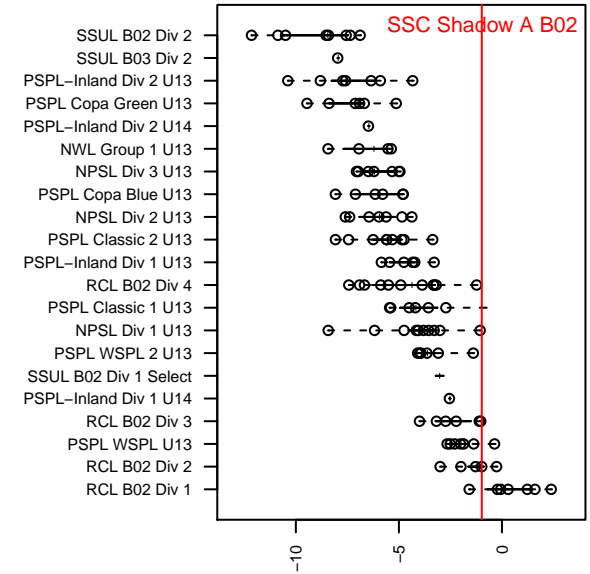

**attack and defense rating
relative to others at age
and all opponents in last 13 months**